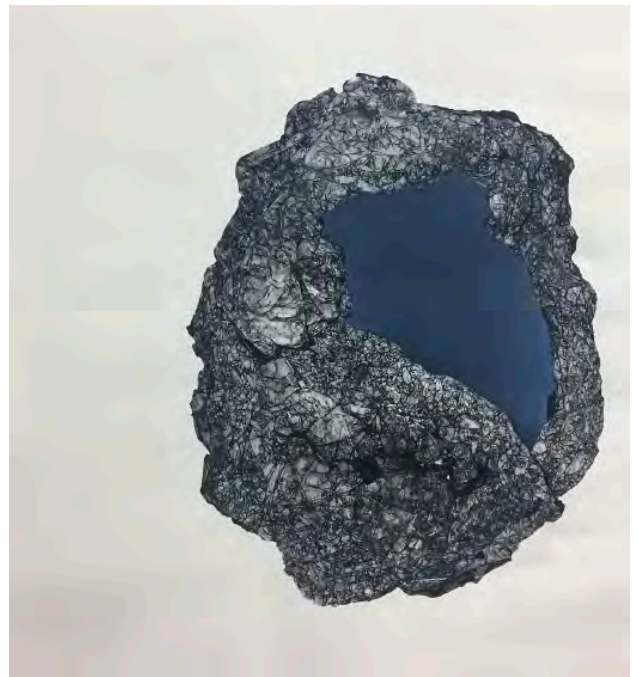

Molly Kaderka
Dark Ground I & II, 2016
Ink on paper
125" x 60" each panel
\$4,500 each
\$8,000 the pair

Molly Kaderka
Venus at Dawn, 2020
Monoprint, pastels
\$350

Molly Kaderka
No.1, 2020
Monoprints backed on muslin
laminated to the wall
Approximately 9' x 9'
\$7,000 (installation not included)